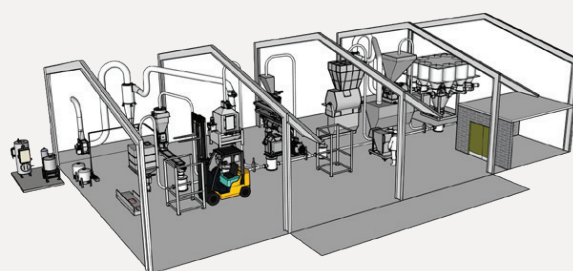

Queensland Animal Science Precinct

Feedlot

ALFA Member & NFAS accredited

- 150 head adult cattle (AE) Capacity
- 6 primary pens (dividable into 12 sub-pens)
- Envirodata weather station
- Water intake data for each pen
- Large working yards with Silencer Crush
- And more

Grow Safe System

Individual feed intake for growth performance trials.

8 units to conduct Beef Genetics Research

Conceptual Drawing

R&D Feed Mill under construction

Develop trial diets to specification with our feed processing facility. From mixing to pelletising – with no minimum quantities.

Meat Science Facility

Newly constructed and fully equipped

To be HACCP accredited in 2023

All Inclusive Feed Delivery

Horizontal mixer with calibrated scale.

Mixing ration formulations to desired specifications and delivered directly to projects.